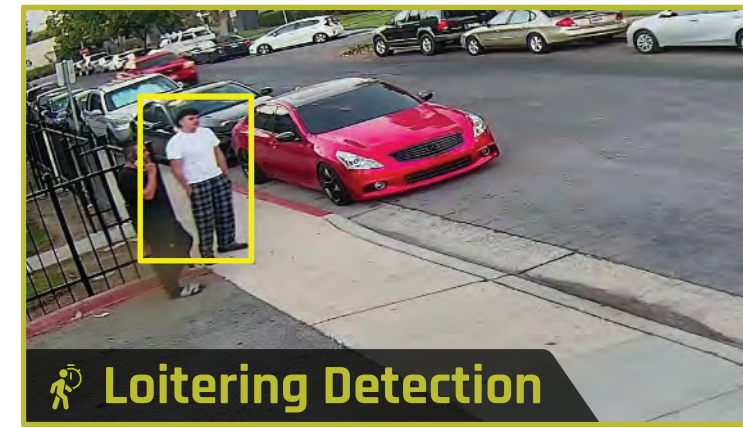

Autonomous Security as Easy as

1 2 3 +

DUAL ROSA™
 4 camera 360° digital alerts
 Compatible with RAD Light My Way™

1 Artificial Intelligence Powered Detections

2 The RAD Device's Autonomous Response

*RAD ROSA devices shown with simulated response panel options

3 Notifications and Actions Taken

Desktop Notifications

RADSoC™ alerts remote or on-site monitoring staff of any incident 24/7, keeping your property safe and secure.

Mobile Notifications

Keep an eye on your facility when you're on the go with RADMobile™. All the power of RADSoC in the palm of your hand.

Incident Escalation

Your RAD device can be programmed to escalate its responses and alert personnel if incidents intensify, needing further attention.

ROBOTIC ASSISTANCE DEVICES
radsecurity.com

RIO™ 360

ONVIF Camera Compatibility with RAD's ROSS™