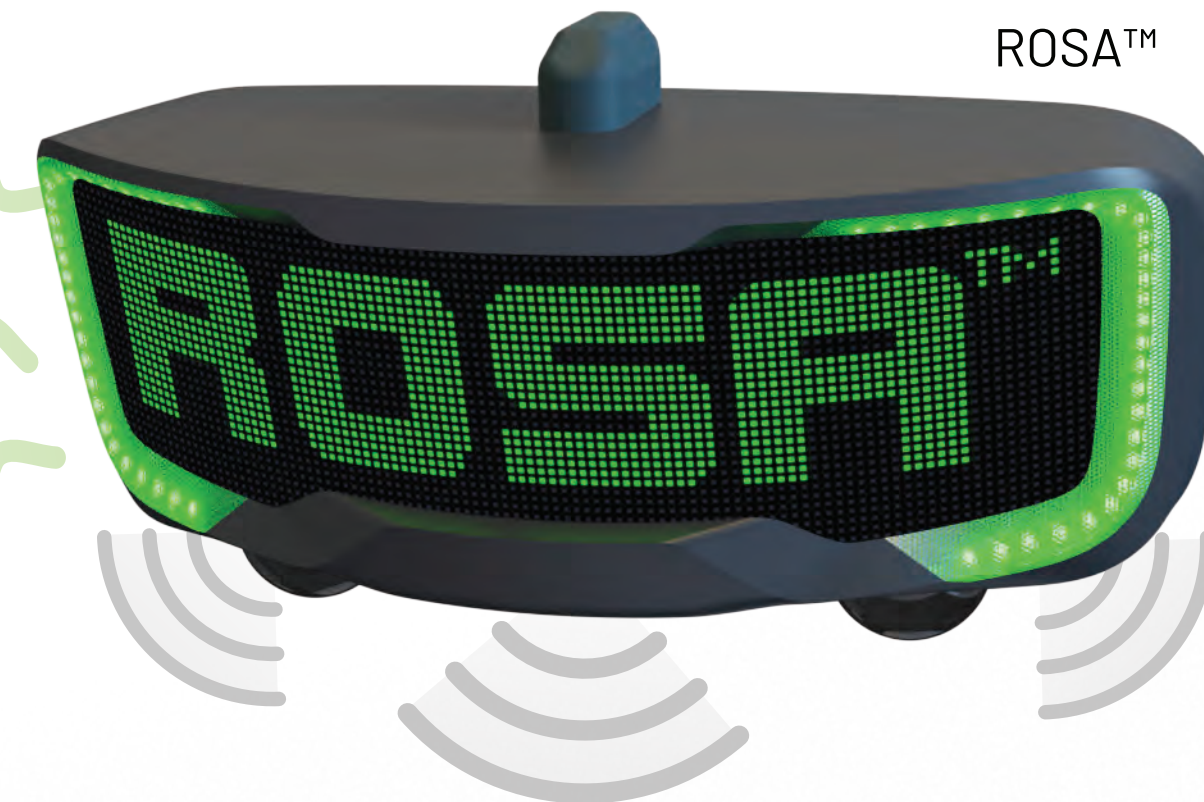

Autonomous Security as Easy as

1 2 3 +

DUAL ROSA™
 4 camera 360° digital alerts
 Compatible with RAD Light My Way™

1 Artificial Intelligence Powered Detections

2 The RAD Device's Autonomous Response

*RAD ROSA devices shown with simulated response panel options

3 Notifications and Actions Taken

Desktop Notifications

RADSoC™ alerts remote or on-site monitoring staff of any incident 24/7, keeping your property safe and secure.

Mobile Notifications

Keep an eye on your facility when you're on the go with RADMobile™. All the power of RADSoC in the palm of your hand.

Incident Escalation

Your RAD device can be programmed to escalate its responses and alert personnel if incidents intensify, needing further attention.

ROBOTIC ASSISTANCE DEVICES
radsecurity.com

RIO™ 360

ONVIF Camera Compatibility with RAD's ROSS™