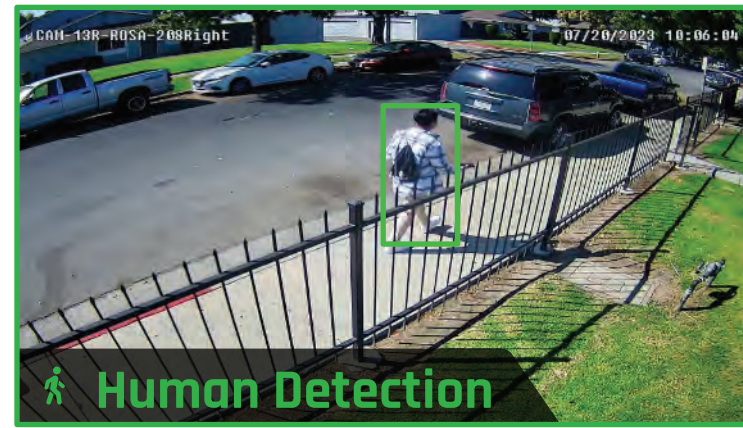

Autonomous Security as Easy as

1 2 3 +

DUAL ROSA™
 4 camera 360° digital alerts
 Compatible with RAD Light My Way™

1 Artificial Intelligence Powered Detections

2 The RAD Device's Autonomous Response

*RAD ROSA devices shown with simulated response panel options

3 Notifications and Actions Taken

Desktop Notifications

RADSoC™ alerts remote or on-site monitoring staff of any incident 24/7, keeping your property safe and secure.

Mobile Notifications

Keep an eye on your facility when you're on the go with RADMobile™. All the power of RADSoC in the palm of your hand.

Incident Escalation

Your RAD device can be programmed to escalate its responses and alert personnel if incidents intensify, needing further attention.

ROBOTIC ASSISTANCE DEVICES
radsecurity.com

RIO™ 360

ONVIF Camera Compatibility with RAD's ROSS™

1 Artificial Intelligence Powered Detections thru Legacy / ONVIF Cameras

2 Detected Events, Images and Details Passed thru ROSS

3 Notifications and Actions Taken Via RAD's RADSOC