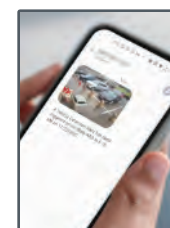

Autonomous Security as Easy as

1 2 3 +

DUAL ROSA™
 4 camera 360° digital alerts
 Compatible with RAD Light My Way™

1 Artificial Intelligence Powered Detections

2 The RAD Device's Autonomous Response

*RAD ROSA devices shown with simulated response panel options

3 Notifications and Actions Taken

Desktop Notifications

RADSoC™ alerts remote or on-site monitoring staff of any incident 24/7, keeping your property safe and secure.

Mobile Notifications

Keep an eye on your facility when you're on the go with RADMobile™. All the power of RADSoC in the palm of your hand.