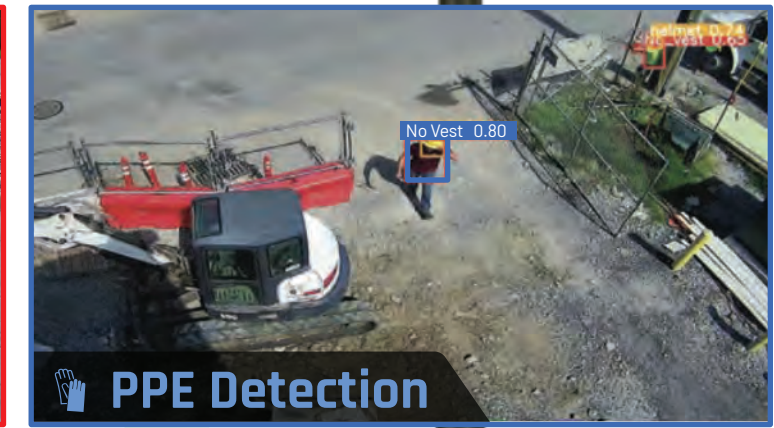

Autonomous Security as Easy as

1 2 3 +

DUAL ROSA™
 4 camera 360° digital alerts
 Compatible with RAD Light My Way™

1 Artificial Intelligence Powered Detections

2 The RAD Device's Autonomous Response

*RAD ROSA devices shown with simulated response panel options

3 Notifications and Actions Taken

Desktop Notifications

RADSoC™ alerts remote or on-site monitoring staff of any incident 24/7, keeping your property safe and secure.

Mobile Notifications

Keep an eye on your facility when you're on the go with RADMobile™. All the power of RADSoC in the palm of your hand.

Incident Escalation

Your RAD device can be programmed to escalate its responses and alert personnel if incidents intensify, needing further attention.

ROBOTIC ASSISTANCE DEVICES
radsecurity.com

RIO™ 360

ONVIF Camera Compatibility with RAD's ROSS™

1 Artificial Intelligence Powered Detections thru Legacy / ONVIF Cameras

2 Detected Events, Images and Details Passed thru ROSS

3 Notifications and Actions Taken Via RAD's RADSOC