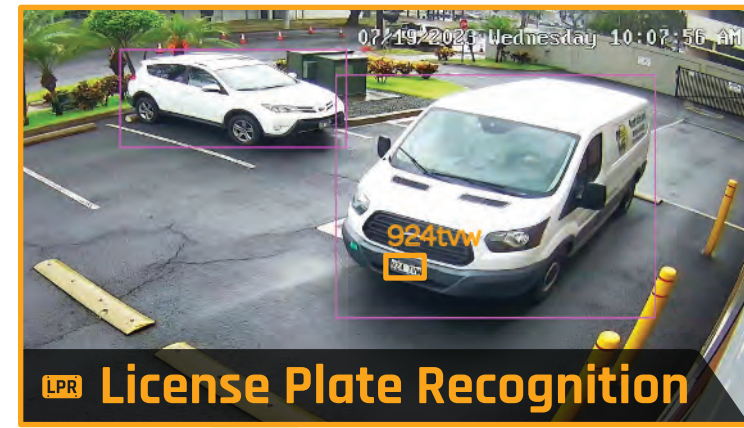

Autonomous Security as Easy as

1 2 3 +

DUAL ROSA™
 4 camera 360° digital alerts
 Compatible with RAD Light My Way™

1 Artificial Intelligence Powered Detections

2 The RAD Device's Autonomous Response

*RAD ROSA devices shown with simulated response panel options

3 Notifications and Actions Taken

Desktop Notifications

RADSoC™ alerts remote or on-site monitoring staff of any incident 24/7, keeping your property safe and secure.

Mobile Notifications

Keep an eye on your facility when you're on the go with RADMobile™. All the power of RADSoC in the palm of your hand.

Incident Escalation

Your RAD device can be programmed to escalate its responses and alert personnel if incidents intensify, needing further attention.

ROBOTIC ASSISTANCE DEVICES
radsecurity.com

RIO™ 360

ONVIF Camera Compatibility with RAD's ROSS™